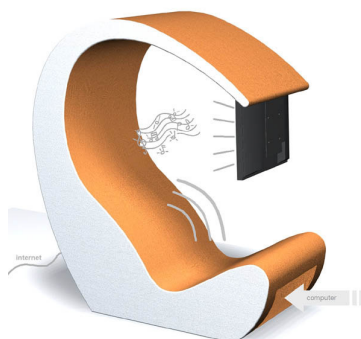

February 2009

'@-space' media chair

design Berhin & Beckman

About '@-space'

When you enter @-space, you enter the media. Be creative, play games, check your e-mail, relax or watch a movie! All the sound and computing power you need is aboard. You interact with a large screen in your own world of sound, still with full visual contact with the world outside. The sound quality inside @-space is astonishing, still very little sound finds its way to the surrounding.

@-space is delivered with an integrated 2.1 speaker system and integrated cables for computer, screen and keyboard. You plug your own laptop computer or game station, 19" touch sensitive flat screen (or flat screen + keyboard for private use).

For more images and further information, see www.beeb.se

Measurements, weight and strength

Measurements (HxWxD)	1350x560x1200 mm
Sitting height	app 300 mm depending on configuration
Weight	50 kg
Maximum sitting load	200 kg
Maximum roof load	100 kg

Materials, colors, prices

'@-space' has a wooden frame with room for computer, speakers and other equipment. The outside is pure wool textiles on a comfort layer of natural linen fiber. Leather or other materials are available on request. '@-space' can also be equipped with wheels or a chrome rocking chair bottom, price on request.